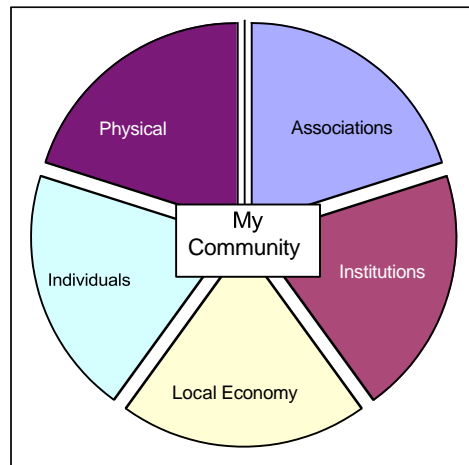

Your Community Asset Map

Fill in the types of assets that can be found in your community.

Use the next page to connect these assets to your community action plan.

Note: This map can be use again to fill in the assets that are found external to your community that your community can link to.

Associations

Physical Space

Individuals

Local Economy

Institutions

Connecting Your Community's Assets to the Community Action Plan

When looking within your community, there are a number of assets that can be used to strengthen your community action plan. Your community should also explore assets external to your community.